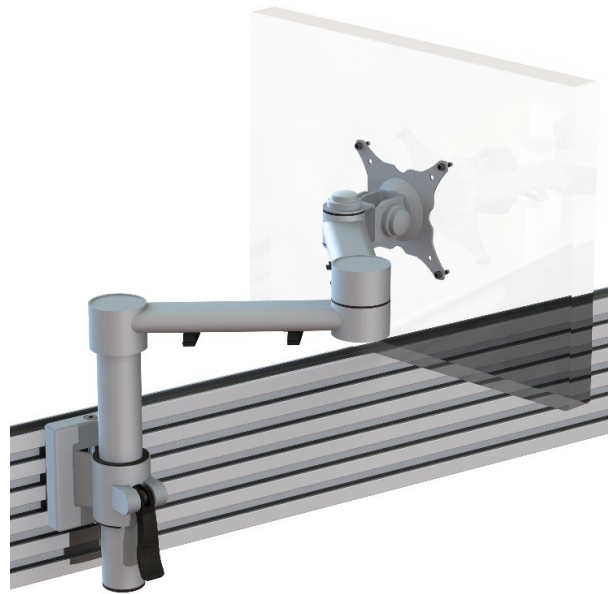

Stream dual beam arm – tool rail bracket

Product Specification

Product code	STREAMCOMB04 - Silver
Weight capacity	20kg
Max forward extension	432mm
VESA	75mm & 100mm VESA compliant
Maximum Screen Size	36"
Movement	Height adjustment, tilt, swivel, rotation and reach
Height adjustment	Max height adjustment 160mm
Tilt	85 degrees up / 85 degrees down (170 degrees total)

Additional Information

2 beam manual height adjustable arm with tool rail fixing

Cable management

Colour options available:

Silver – STREAMCOMB04 - RAL code 9006

White – STREAMCOMB04W - RAL code 9010

Black – STREAMCOMB04B - RAL code 9005