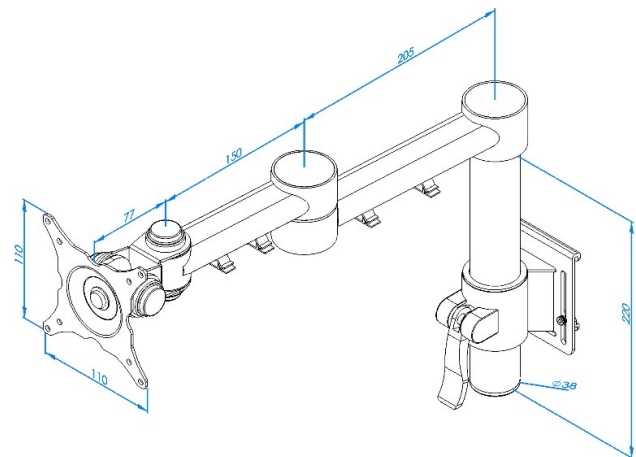

Stream dual beam arm – tool rail bracket

Product Specification

Product code	STREAMCOMB04 - Silver
Weight capacity	20kg
Max forward extension	432mm
VESA	75mm & 100mm VESA compliant
Maximum Screen Size	36"
Movement	Height adjustment, tilt, swivel, rotation and reach
Height adjustment	Max height adjustment 160mm
Tilt	85 degrees up / 85 degrees down (170 degrees total)

Additional Information

2 beam manual height adjustable arm with tool rail fixing

Cable management

Colour options available:

Silver – STREAMCOMB04 - RAL code 9006

White – STREAMCOMB04W - RAL code 9010

Black – STREAMCOMB04B - RAL code 9005